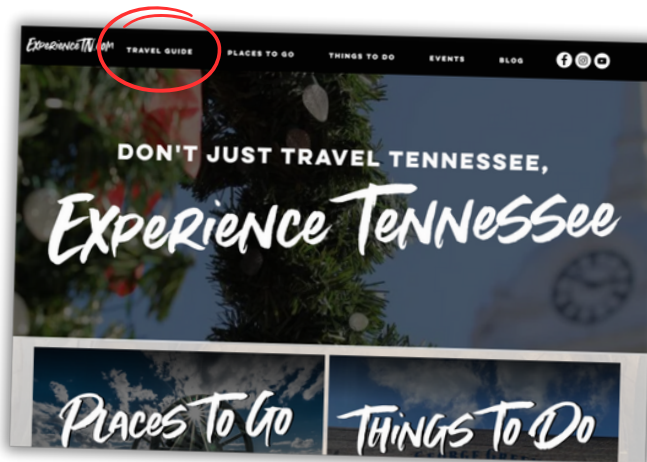

## TRAVEL GUIDE

### DISTRIBUTION & INFO

A Primary Guide at the TN Whiskey Trailhead and stocked at state, regional, and local welcome centers.

- 72-Page Travel Guide
- 5.5" X 8.5" Booklet Format
- Full digital version with links
- Mailed to consumers year-round

### DIGITAL SUPPORT

- First Tab on ExperienceTN.com leads to Travel Guide Digital Copy
- Weekly Social Media Post Support
- Linked on every VBR Landing Page
- Influencer & Ambassador Supported